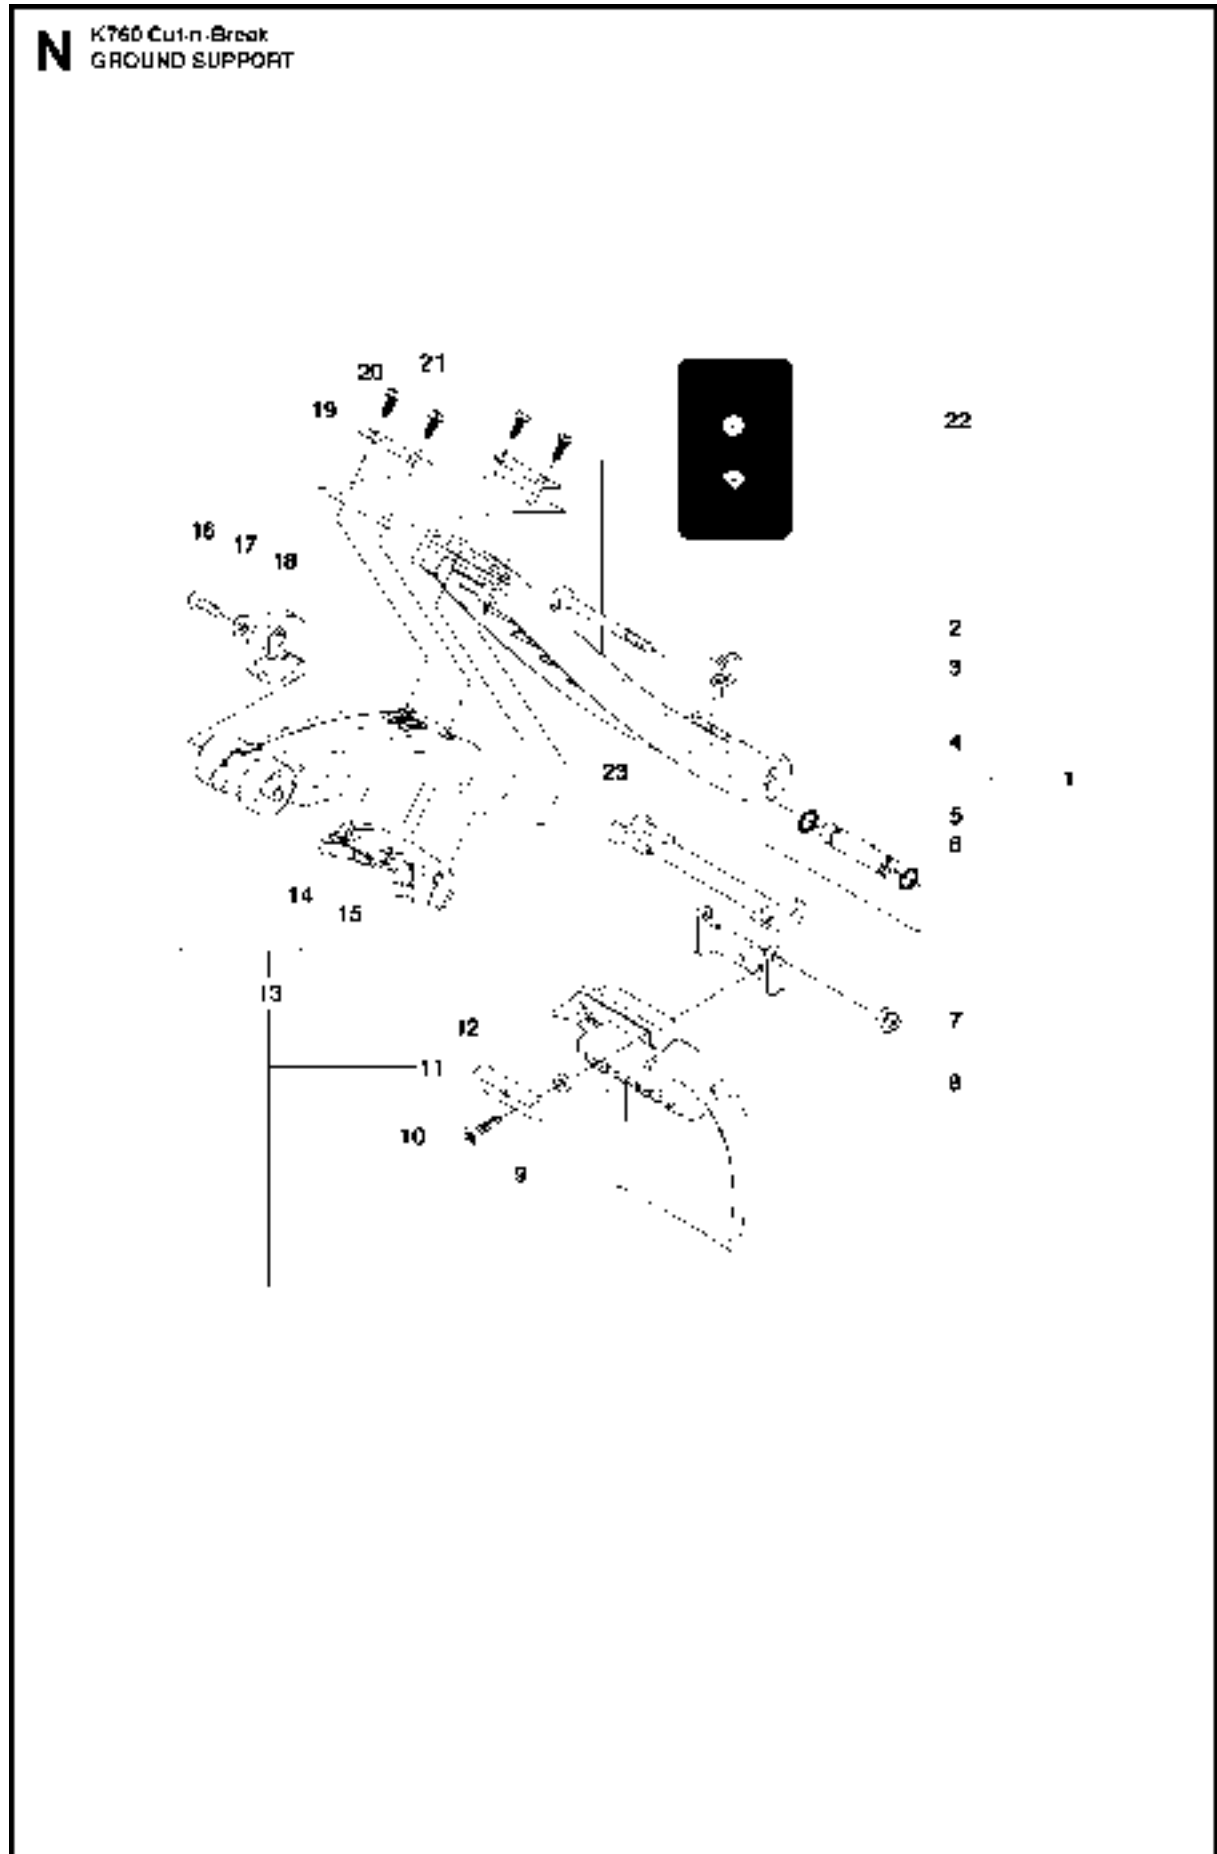

SUPPORT LEGS

K760 CUT-N-BREAK, 2013-06

Ref	Part No	Description	Remark	QTY KIT
1	575 34 85-01	SPRAY GUARD	Incl. 2 - 13, 22	1
2	503 21 53-56	SCREW ITXSCM		1
3	506 40 60-01	SPRING		1
4	506 40 63-02	SPRAY GUARD		1
5	740 42 05-00	O-RING		2
6	506 40 37-01	BUSHING		1
7	732 21 14-01	LOCK NUT		1
8	525 73 98-01	HOLDER		1
9	544 03 21-01	SPRAY GUARD		1
10	503 21 53-16	SCREW ITXSCM		2
11	544 03 22-01	PLATE		1
12	544 03 92-01	BUSHING		2
13	510 05 66-01	SPRAY GUARD	Incl. 14 - 21	1
14	510 00 72-01	SPRAY GUARD		1
15	510 00 73-01	GUIDE		1
16	503 21 46-01	SCREW		2
17	734 48 80-01	WASHER		1
18	506 26 22-02	WHEEL		2
19	510 20 24-01	BAND		1
20	510 20 20-01	WASHER		2
21	503 21 27-16	SCREW CRPANT		4
22	522 03 81-01	DECAL		1
23	503 21 53-20	SCREW ITXSCM		2