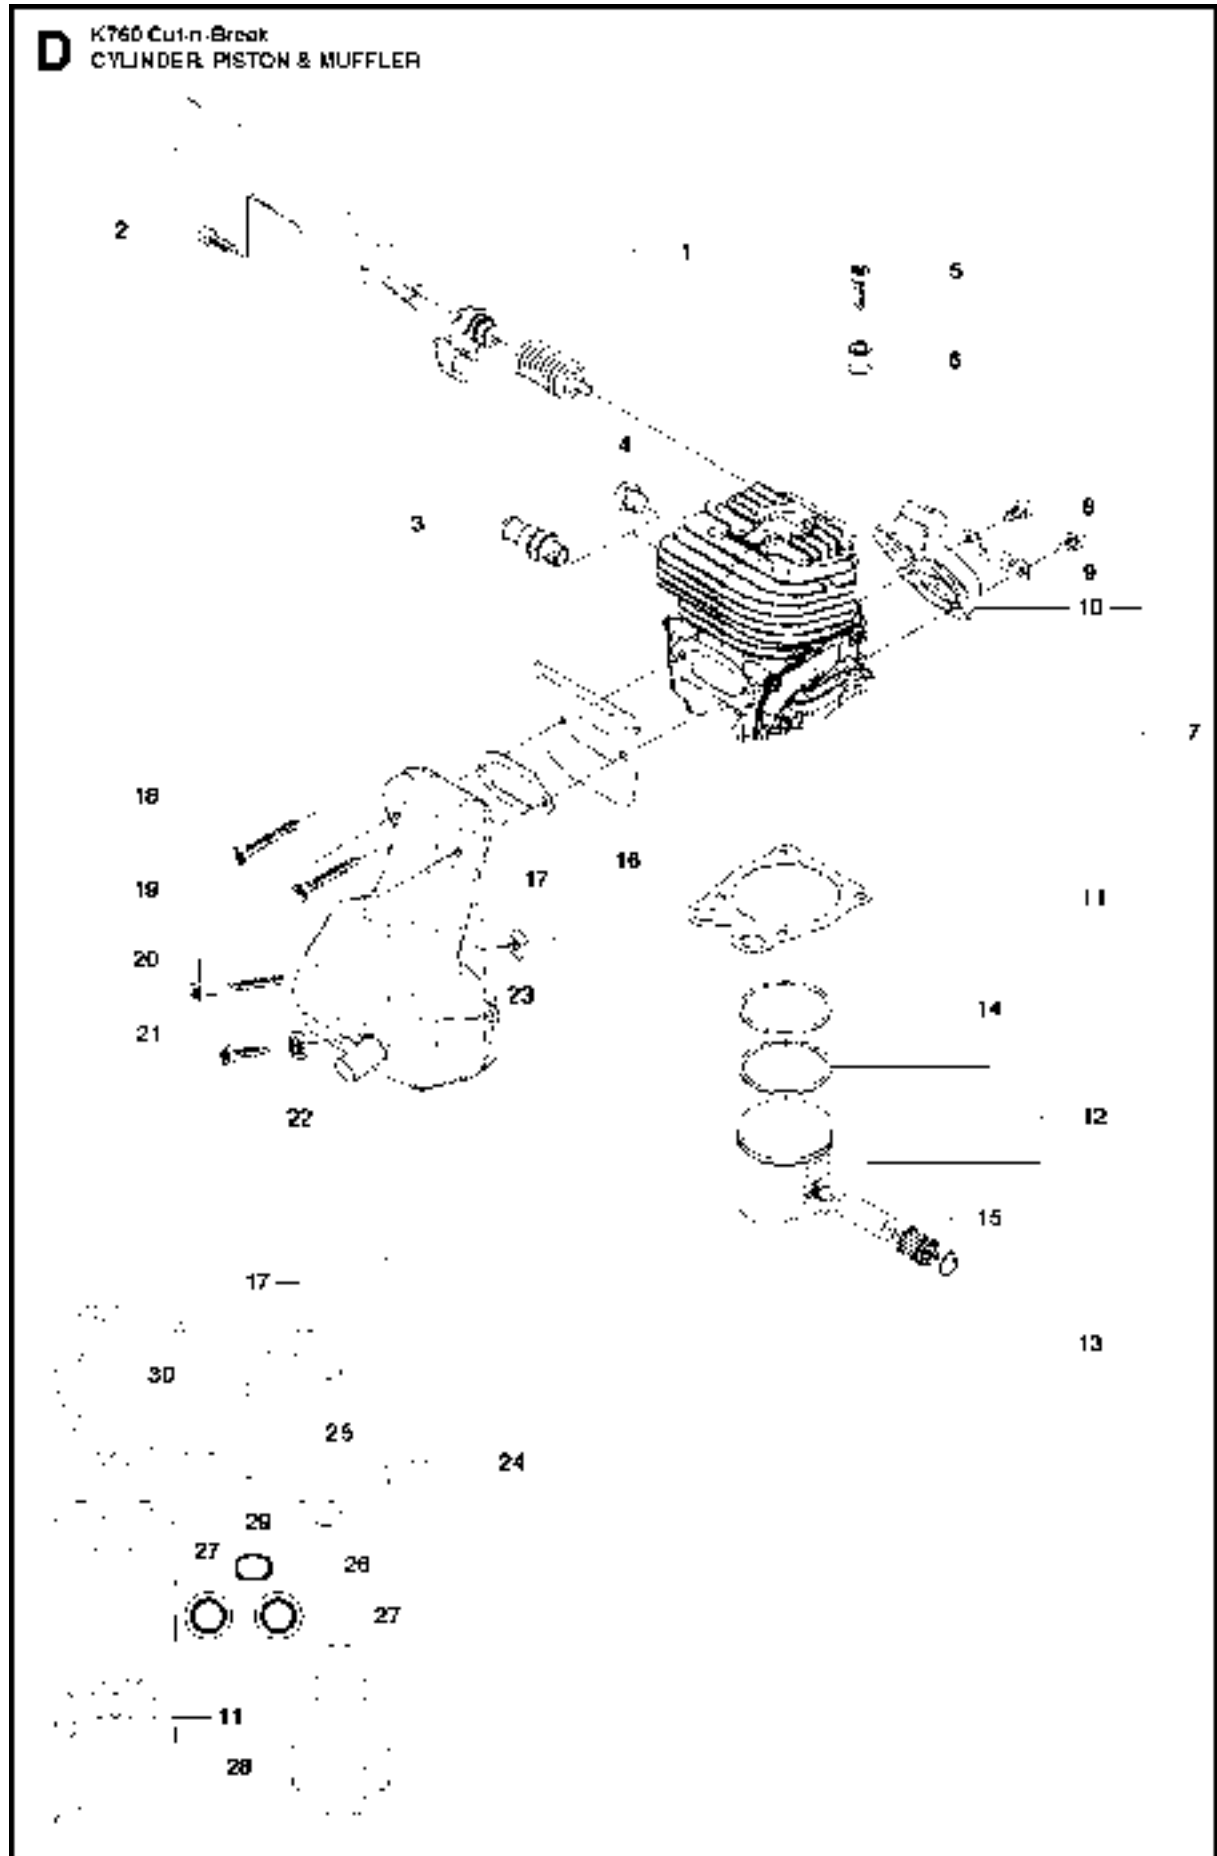

CYLINDER, PISTON & MUFFLER

K760 CUT-N-BREAK, 2013-06

Ref	Part No	Description	Remark	QTY KIT
1	505 42 45-01	ANTIVIBRATION ELEMENT		1
2	544 06 12-01	SCREW ITXSCM		1
3	503 71 53-01	DECOMPRESSION VALVE		1
4	503 55 22-01	PLUG		1
5	503 21 53-40	SCREW ITXSCM		4
6	576 71 76-02	SLEEVE		4
7	581 47 61-01	CYLINDER ASSY	Incl. 8 - 13	1
8	503 21 53-16	SCREW ITXSCM		2
9	506 36 88-01	BRACKET		1
10	574 23 18-01	PLATE		1
11	581 28 53-01	GASKET		1
12	506 37 24-02	PISTON ASSY	Incl. 13 - 15	1
13	577 57 24-01	NEEDLE BEARING		1
14	503 28 90-47	PISTON RING		2
15	737 43 12-00	SNAP RING		2
16	506 37 58-02	COOLING AIR CONDUCTOR		1
17	506 37 69-02	GASKET		1
18	506 36 42-04	MUFFLER ASSY		1
19	503 21 53-40	SCREW ITXSCM		2
20	503 21 53-56	SCREW ITXSCM		1
21	503 21 53-25	SCREW ITXSCM		1
22	503 23 04-02	WASHER		1
23	581 77 48-01	NUT		1
24	581 35 74-01	GASKET KIT	Incl. 11, 17, 25 - 30	1
25	506 37 70-03	GASKET		1
26	544 21 93-02	INSERT		1
27	503 26 02-04	SEALING RING	Blue	2
28	506 37 68-04	GASKET		1
29	506 37 67-01	CYLINDER		1
30	506 37 70-02	GASKET		1