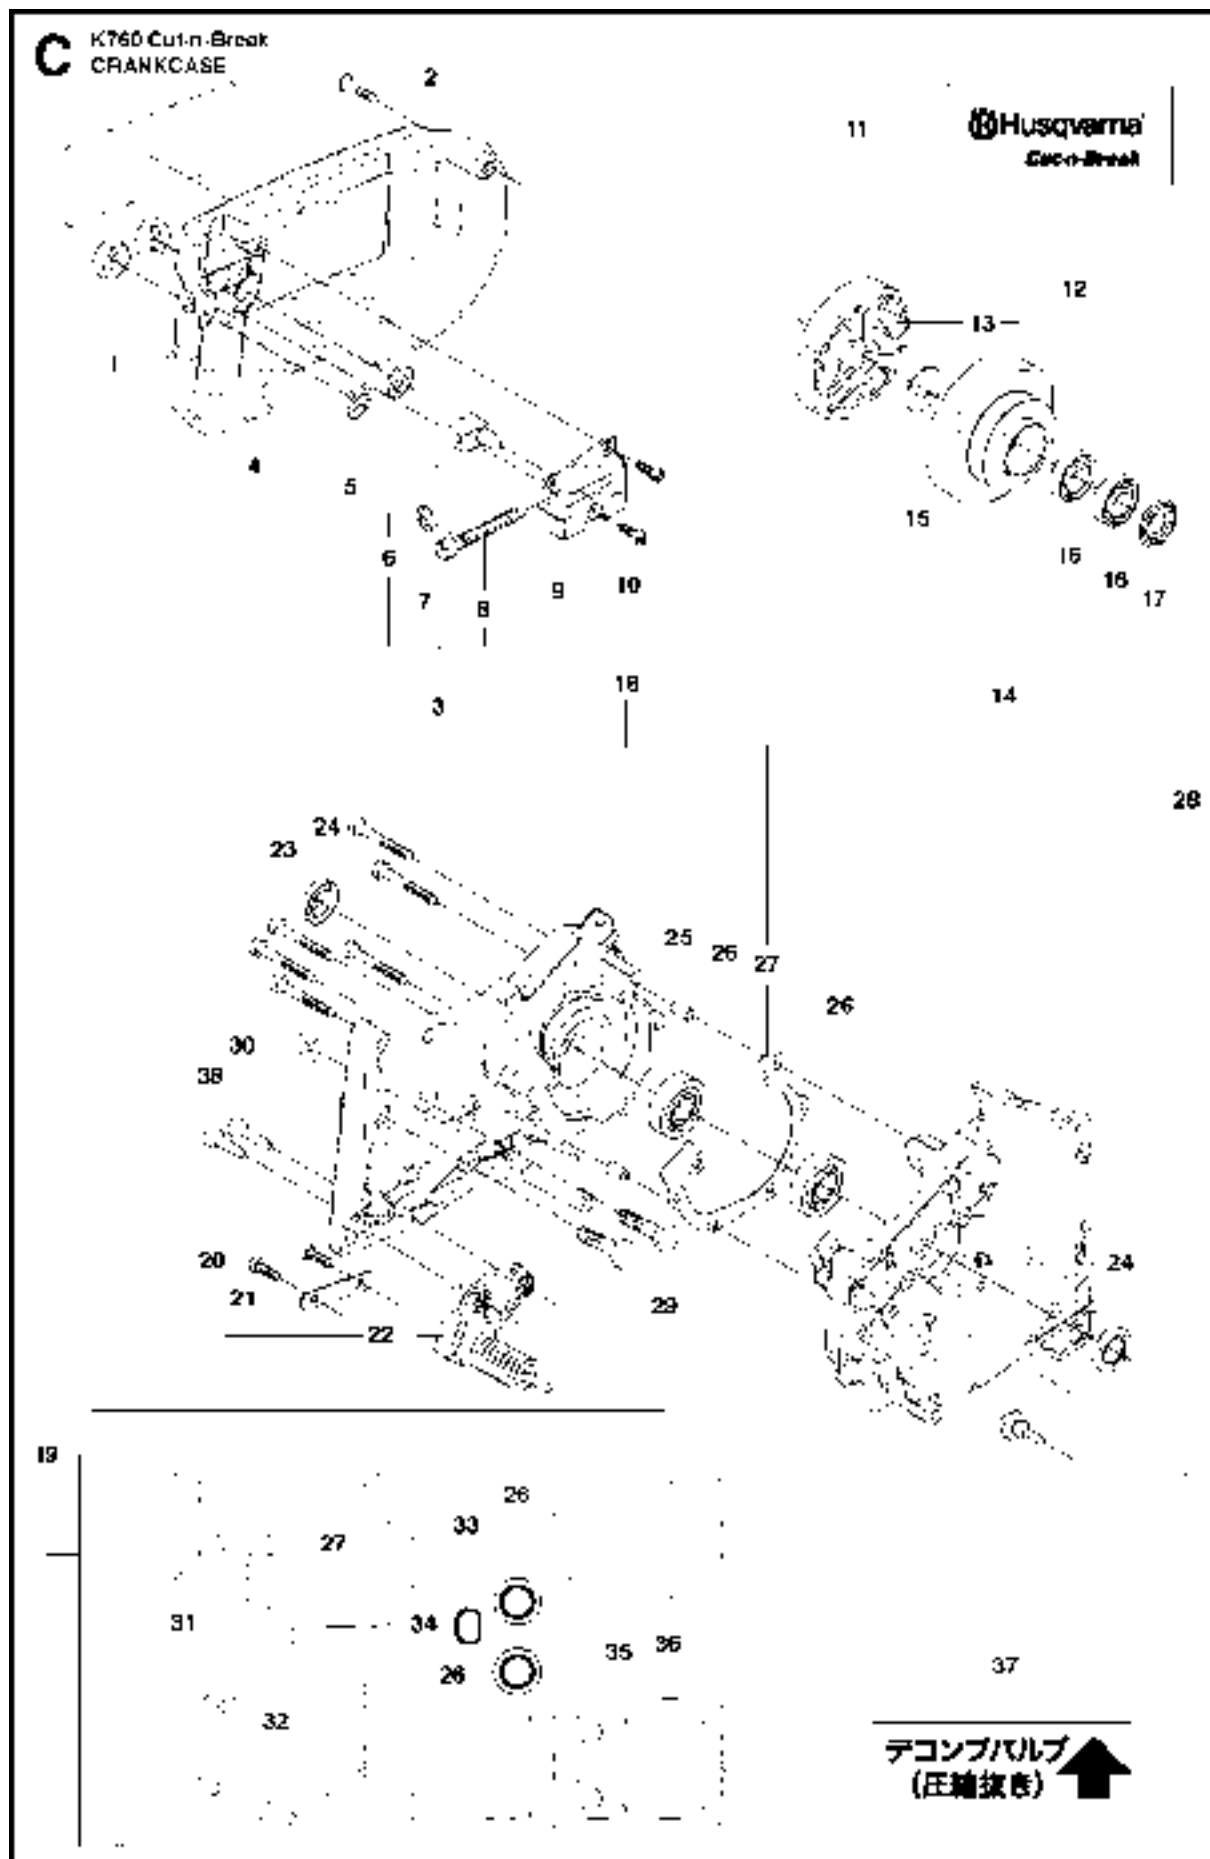

CRANKCASE

K760 CUT-N-BREAK, 2013-06

Ref	Part No	Description	Remark	QTY KIT
1	731 23 18-01	HEXAGON NUT		
2	503 20 34-19	SCREW CCRPANMO		
3	575 33 81-03	BELT TENSIONER ASSY		
4	525 62 39-01	CLUTCH COVER		
5	503 23 04-01	WASHER		
6	574 24 09-01	PAWL		
7	735 31 08-20	E-CLIP		
8	575 73 21-01	SCREW		
9	577 40 78-01	BELT		
10	504 90 94-10	SCREW ITXSCT		
11	574 48 96-01	DECAL		
12	503 74 44-06	CLUTCH ASSY		
13	503 74 43-01	CLUTCH SPRING		
14	502 28 92-03	DRIVING PULLEY ASSY		
15	503 23 00-70	WASHER		
16	525 83 18-01	BALL BEARING		
17	506 31 69-01	DUST COVER		
18	585 06 14-01	CRANKCASE ASSY		
19	581 35 74-01	GASKET KIT		
20	503 21 53-16	SCREW ITXSCT		
21	522 47 48-01	PLATE		
22	522 47 57-01	SPRING RETAINER		
23	503 21 53-41	SCREW ITXSCT		
24	503 26 02-04	SEALING RING		
25	501 27 08-01	GUIDE BUSHING		
26	738 22 02-25	BALL BEARING		
27	506 37 70-03	GASKET		
28	503 84 61-01	BUFFER		
29	505 22 09-37	BAR BOLT		
30	503 22 65-04	SQUARE NUT		
31	506 37 69-02	GASKET		
32	506 37 70-02	GASKET		
33	544 21 93-02	INSERT		
34	506 37 67-01	CYLINDER		
35	581 28 53-01	GASKET		
36	506 37 68-04	GASKET		
37	576 12 11-01	DECAL		
38	503 21 53-20	SCREW ITXSCT		2