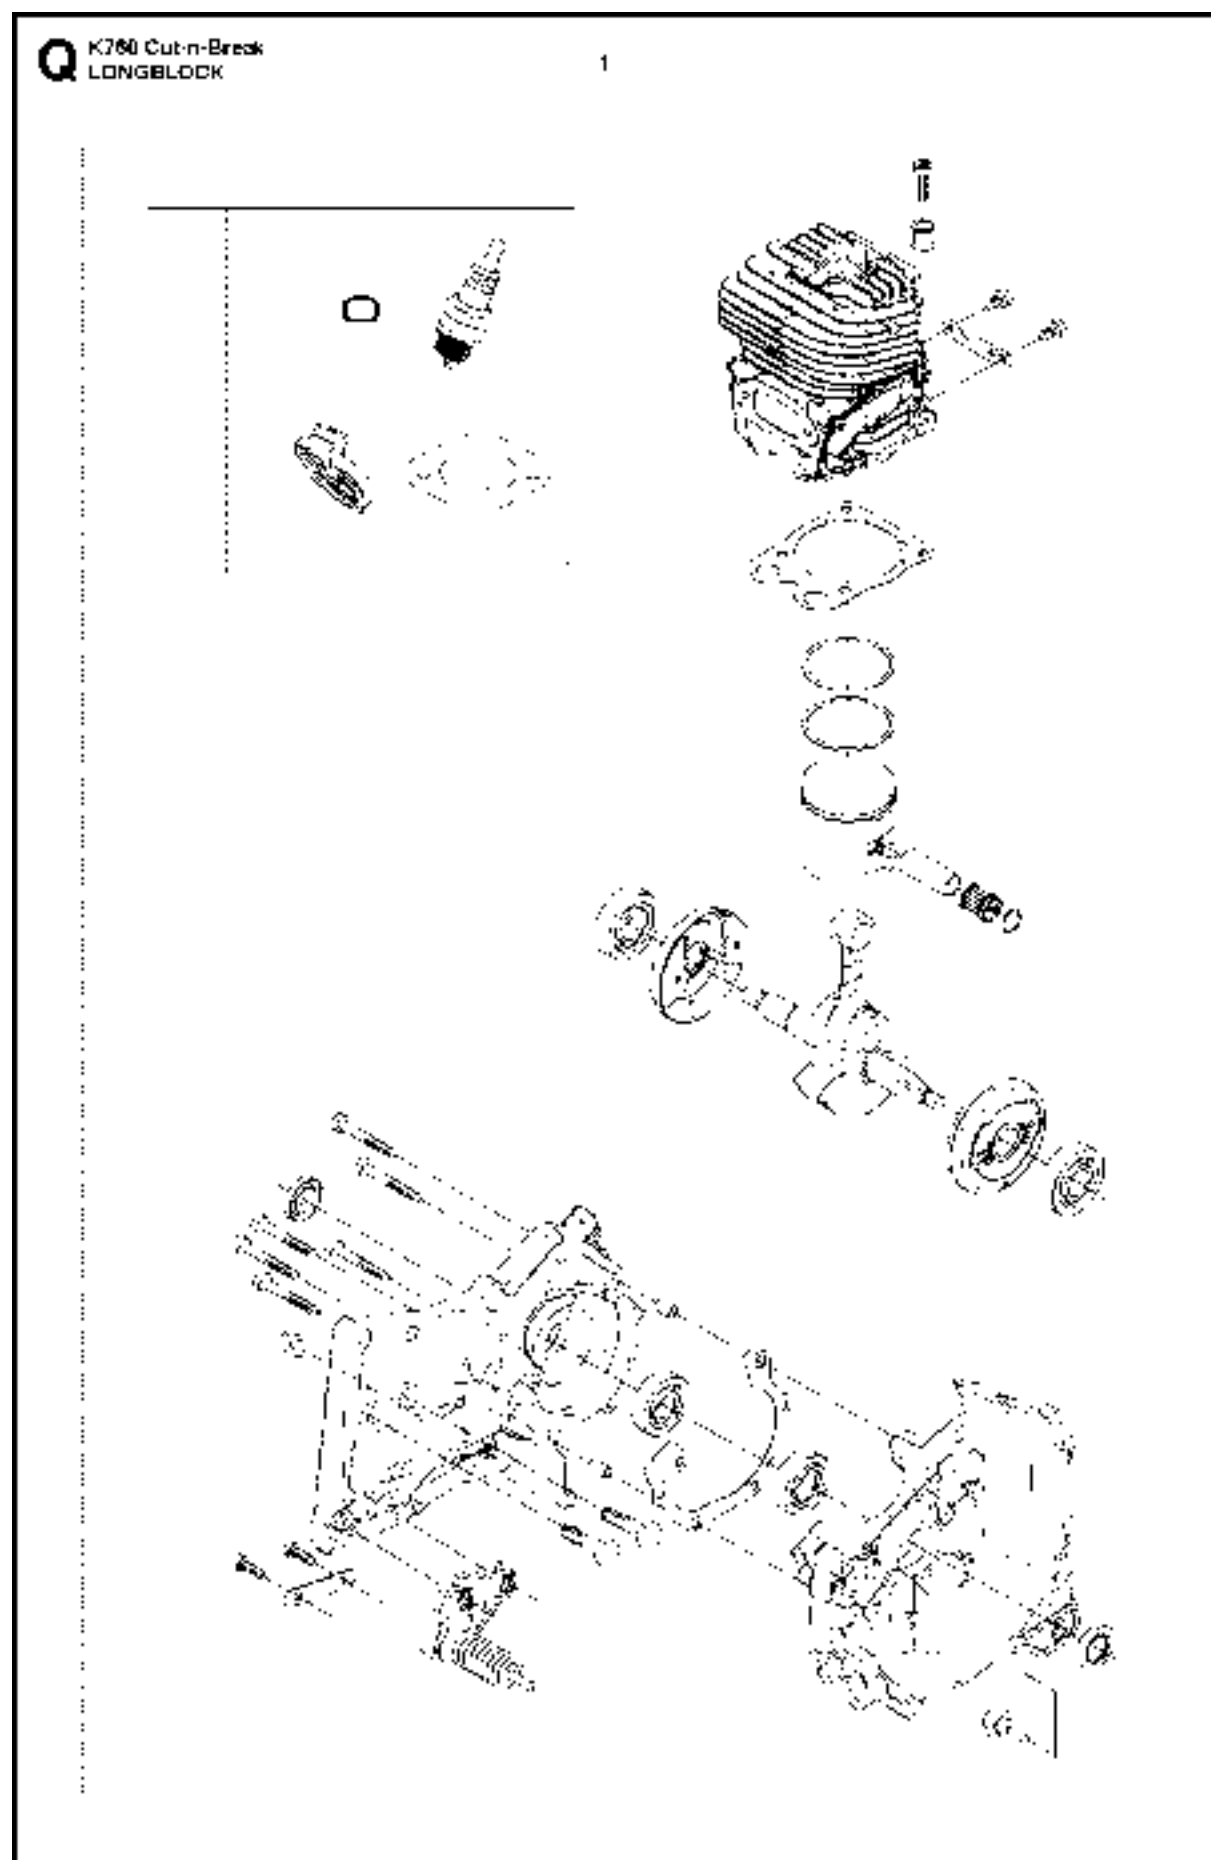

ACCESSORIES

K760 CUT-N-BREAK, 2013-06

Ref	Part No	Description	Remark	QTY KIT
1	544 17 80-02	TOOL		1
2	506 38 26-01	TOOL		1
3	544 17 81-01	PULLER		1
4	581 35 74-01	GASKET KIT		1
5	544 21 93-02	INSERT		1
6	503 26 02-04	SEALING RING		2
7	581 28 53-01	GASKET		1
8	506 37 68-03	GASKET		1
9	506 37 67-01	CYLINDER		1
10	506 37 70-03	GASKET		1
11	506 37 70-02	GASKET		1
12	506 37 69-02	GASKET		1