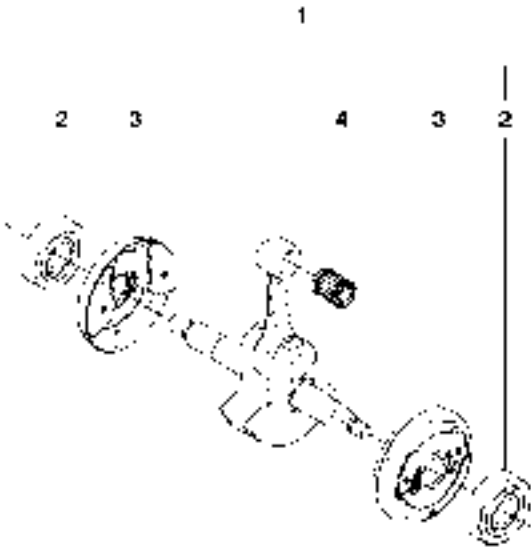

E K760 Cut-n-Break
CRANKSHAFT

CRANKSHAFT

K760 CUT-N-BREAK, 2013-06

Ref	Part No	Description	Remark	QTY KIT
1	502 29 50-02	CRANKSHAFT ASSY	Incl. 2 - 4	1
2	738 22 02-25	BALL BEARING		2
3	537 20 33-01	CUP		2
4	503 25 56-01	NEEDLE BEARING		1