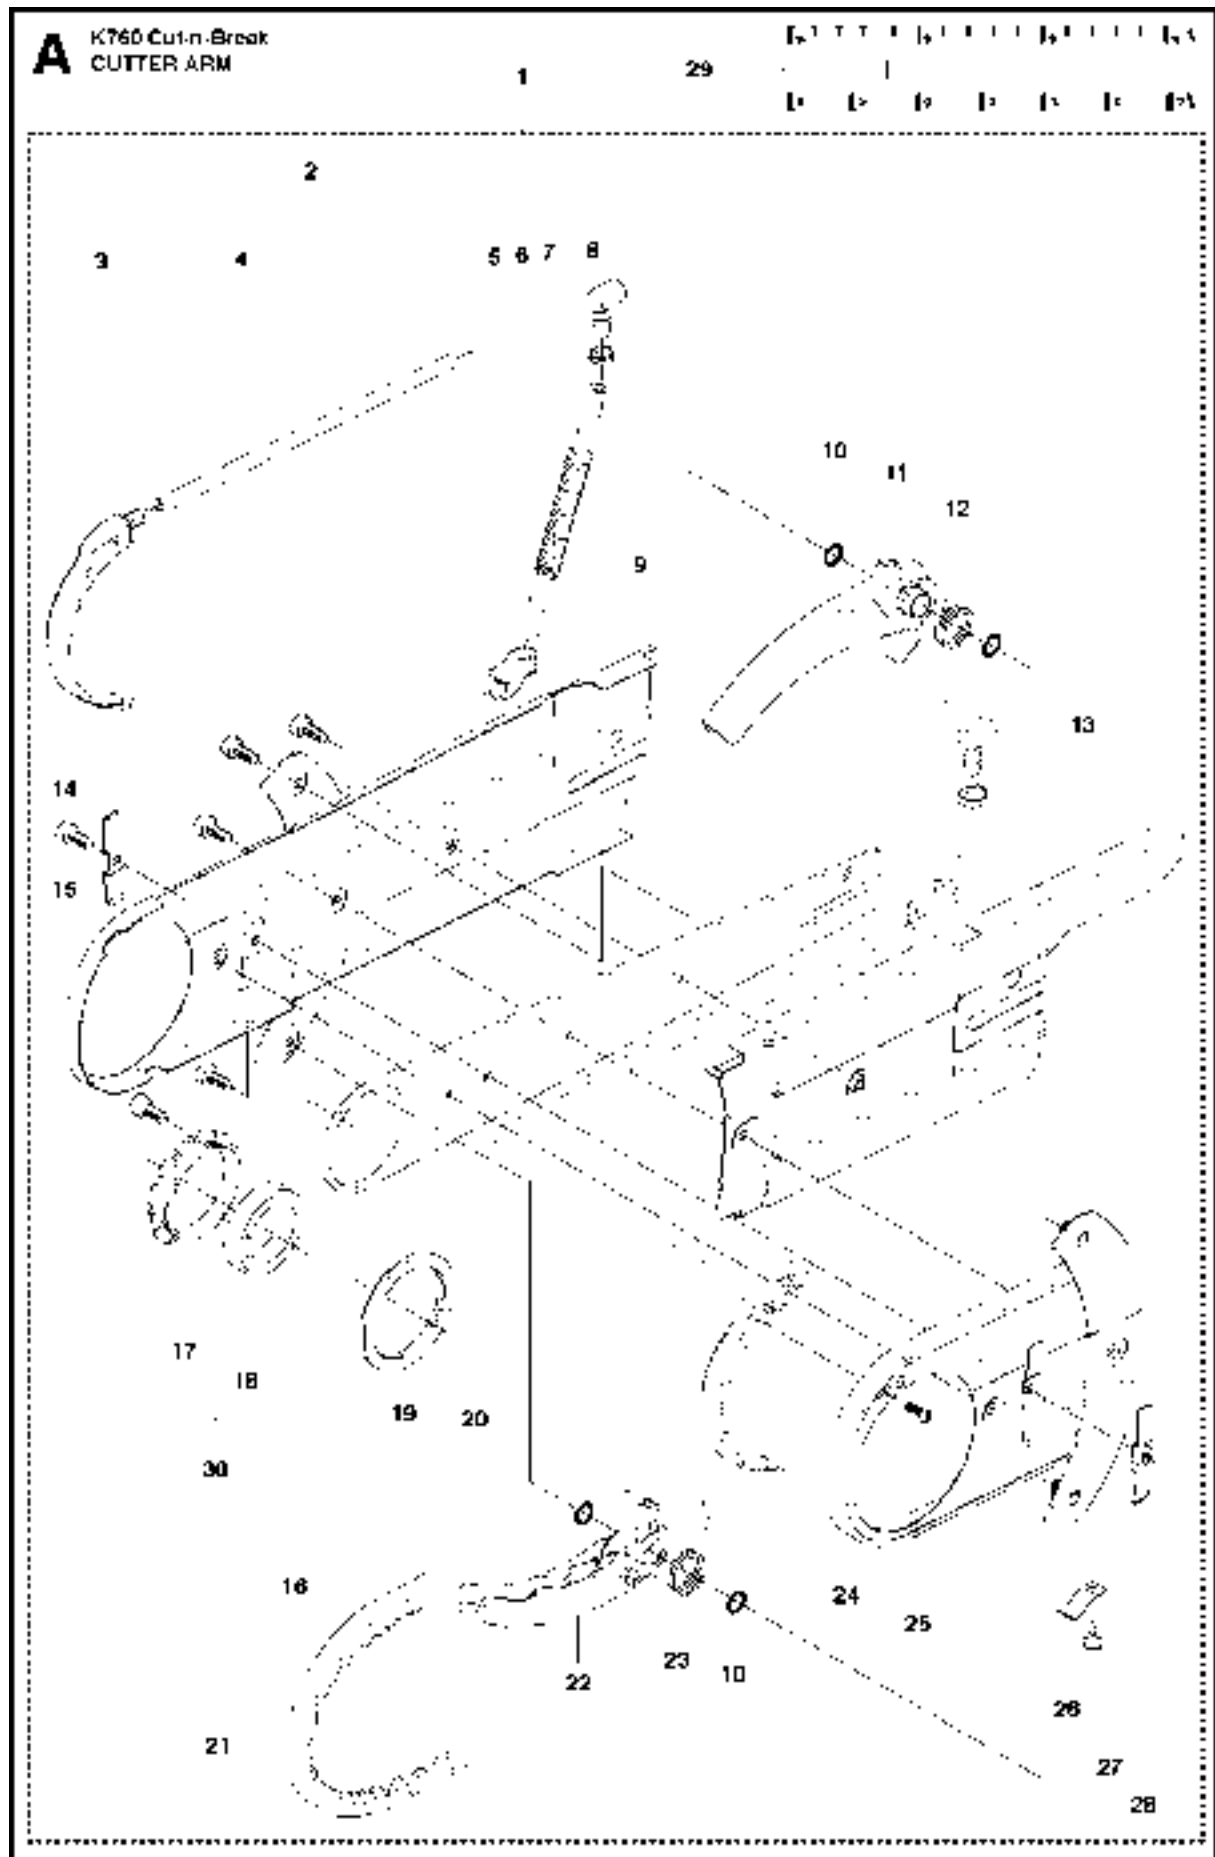

SPARE PARTS LIST

POWER CUTTERS

K760 CUT-N-BREAK, 2013-06

CUTTER ARM

K760 CUT-N-BREAK, 2013-06

Ref	Part No	Description	Remark	QTY KIT
1	575 27 99-01	CUTTER ARM	Incl. 2, 9 - 16, 21 - 28	1
2	544 10 50-04	HOSE	Incl. 3 - 8	1
3	504 87 52-01	SEALING		1
4	544 04 17-01	HOSE		1
5	506 40 57-02	GROMMET		1
6	506 35 27-02	PROTECTIVE SPRING		1
7	506 09 56-05	HOSE CLAMP		1
8	506 40 98-02	NIPPLE		1
9	506 40 55-02	BELT GUARD		1
10	503 26 30-08	O-RING		4
11	506 40 64-03	BLADE GUARD		1
12	506 40 61-01	SPRING		1
13	525 56 45-01	BELT COVER		1
14	503 21 53-10	SCREW ITXSCM		6
15	506 40 56-01	DEFLECTION LIMITER		1
16	544 10 37-03	BAR	Incl. 17 - 20	1
17	506 40 28-02	BEARING CAGE		1
18	544 10 59-01	BEARING		1
19	506 40 29-02	BUSHING		1
20	574 44 76-01	BAR PLATE		1
21	506 37 27-02	BELT		1
22	506 40 65-02	BLADE GUARD		1
23	506 40 61-02	SPRING		1
24	506 40 46-02	WEAR PROTECTION		1
25	503 21 28-10	SCREW CCRPANT		1
26	506 40 51-01	STOP		1
27	724 12 84-01	SCREW CRPANM		1
28	506 40 56-02	DEFLECTION LIMITER		1
29	544 37 44-02	LABEL		1
30	544 10 57-03	BEARING CAGE	Incl. 17-18	1