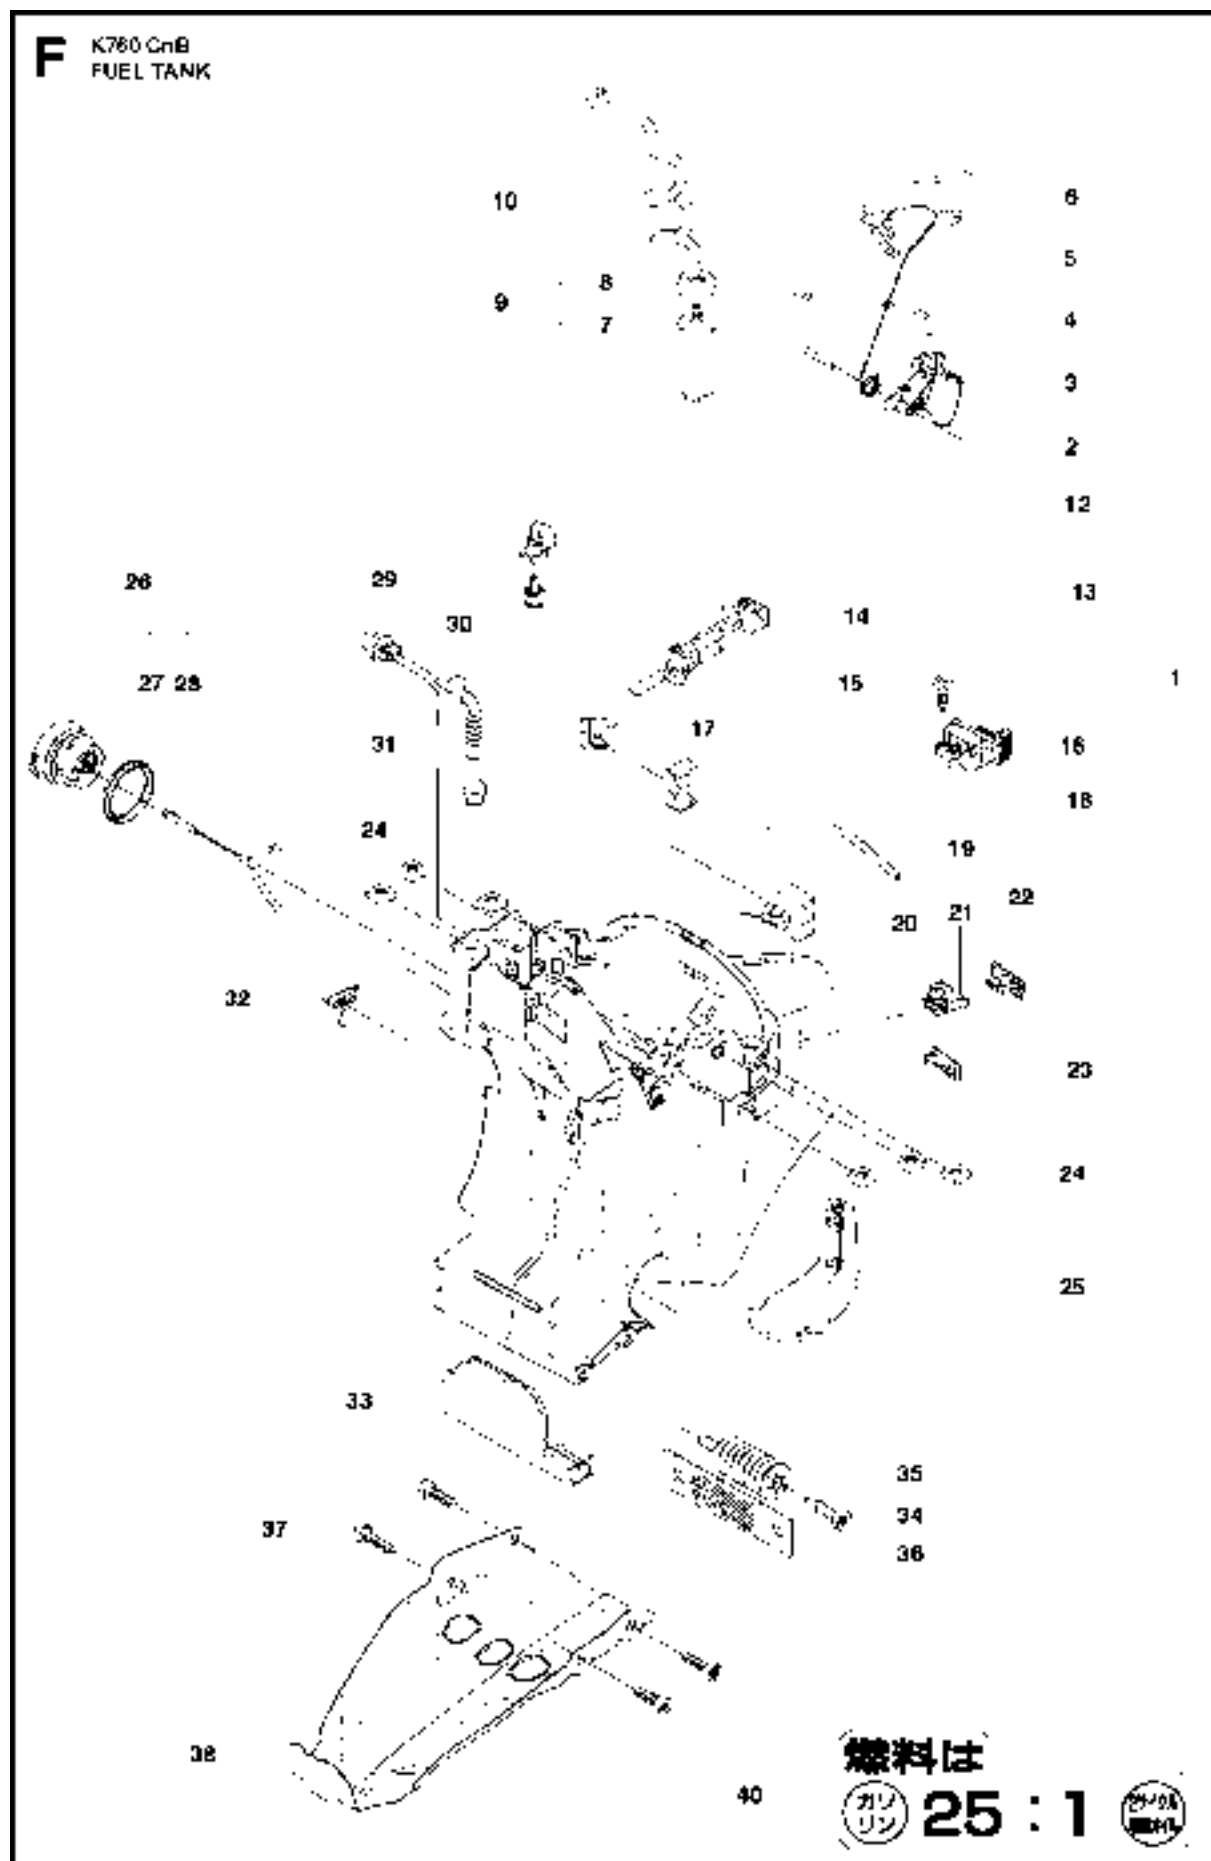

FUEL TANK

K760 CUT-N-BREAK, 2013-06

Ref	Part No	Description	Remark	QTY KIT
1	593 28 18-01	FUEL TANK ASSY	Incl. 2 - 10, 12-13, 18, 23-25	1
2	720 12 40-20	PARALLEL PIN		2
3	588 08 62-01	THROTTLE CONTROL		1
4	579 37 92-01	THROTTLE ROD		1
5	587 74 60-01	SPRING		1
6	588 13 77-01	THROTTLE LOCKOUT		1
7	506 26 41-01	FUEL FILTER		1
8	506 27 11-01	HOSE CLAMP		1
9	506 26 41-11	FUEL FILTER	Incl. 7 - 8	1
10	581 75 62-03	FUEL HOSE		1
12	577 31 35-01	TANK VENT VALVE ASSY		1
13	501 15 29-01	TANK VENT ASSY		1
14	544 22 90-02	CHOKE CONTROL		1
15	525 88 74-02	SCREW CITXPANT		1
16	506 31 86-04	STOP SWITCH		1
17	506 37 80-01	GROMMET		1
18	544 39 32-01	HOSE CLIP		1
19	581 75 61-17	FUEL HOSE		1
20	544 38 41-01	ELECTRONIC BOX		1
21	501 01 88-01	HOUSING		1
22	501 01 94-01	SWITCH		1
23	501 37 13-01	LID		1
24	581 77 48-01	NUT		6
25	588 19 82-01	GROUND SUPPORT		1
26	522 62 00-03	TANK CAP ASSY		1
27	589 24 11-01	GASKET		1
28	503 57 89-01	HOLDER		1
29	540 05 49-01	AIR CLEANER		1
30	505 19 52-01	FUEL HOSE		1
31	537 04 24-14	FUEL HOSE		1
32	506 39 46-02	HUB CAP		1
33	506 38 15-01	HEAT SHIELD		1
34	544 06 12-01	SCREW ITXSCM		1
35	537 21 03-12	ANTIVIBRATION ELEMENT		1
36	544 23 82-01	BAND		1
37	503 21 54-20	SCREW ITXSCT		4
38	506 37 19-02	BASEPLATE		1
40	506 31 30-01	LABEL	Japan Only	1