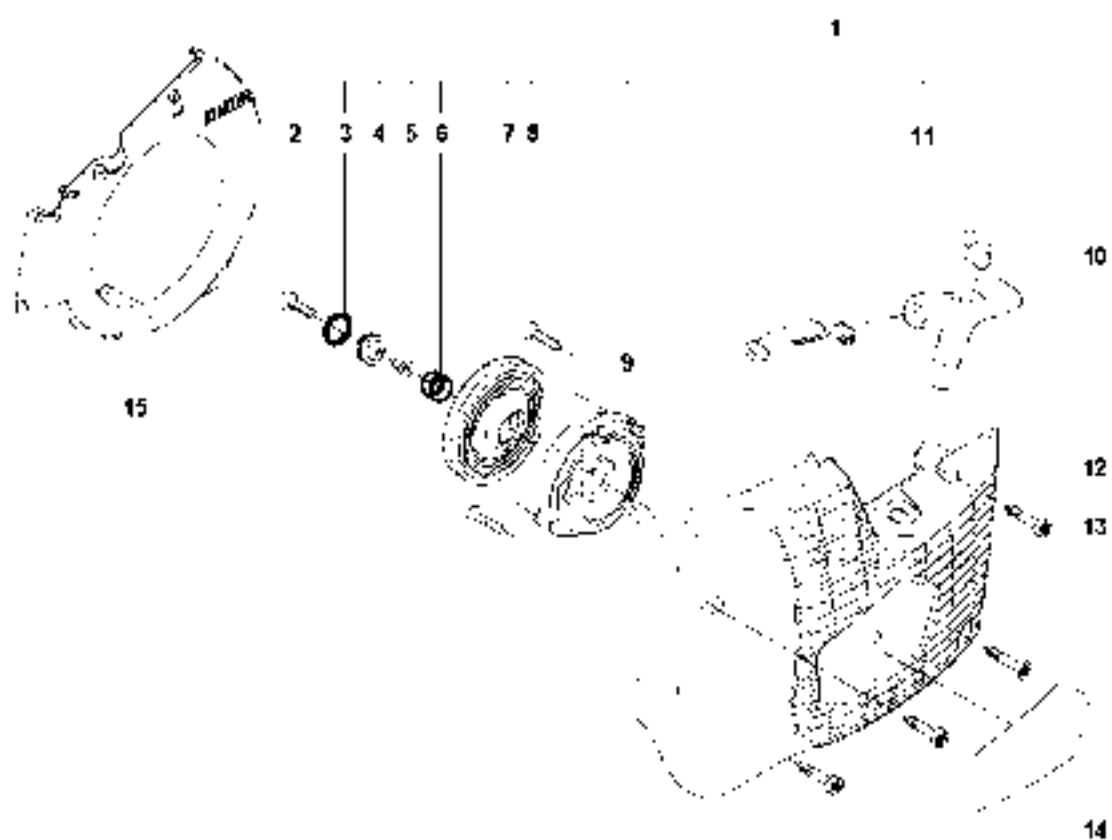

H K760 CUT-N-BREAK
STARTER

Husqvarna

K760

STARTER

K760 CUT-N-BREAK, 2013-06

Ref	Part No	Description	Remark	QTY KIT
1	574 36 20-05	STARTER	Incl. 2 - 14	1
2	510 26 92-22	SCREW ITXSCT		1
3	740 43 13-00	O-RING		1
4	510 00 08-01	SEALING		1
5	506 26 31-01	SPACING SLEEVE		1
6	506 25 30-01	COMPRESSION SPRING		1
7	506 25 81-02	STARTER PULLEY		1
8	503 21 28-10	SCREW CCRPANT		2
9	506 25 89-01	RECOIL SPRING		1
10	506 33 56-15	CORD		1
10	506 33 56-50	STARTER CORD	50 m	1
11	584 25 79-01	STARTER HANDLE ASSY		1
12	525 44 60-01	STARTER COVER		1
13	501 98 10-20	SCREW ITXSCM		4
14	525 57 11-01	DECAL		1
15	501 85 94-01	COOLING AIR CONDUCTOR		1