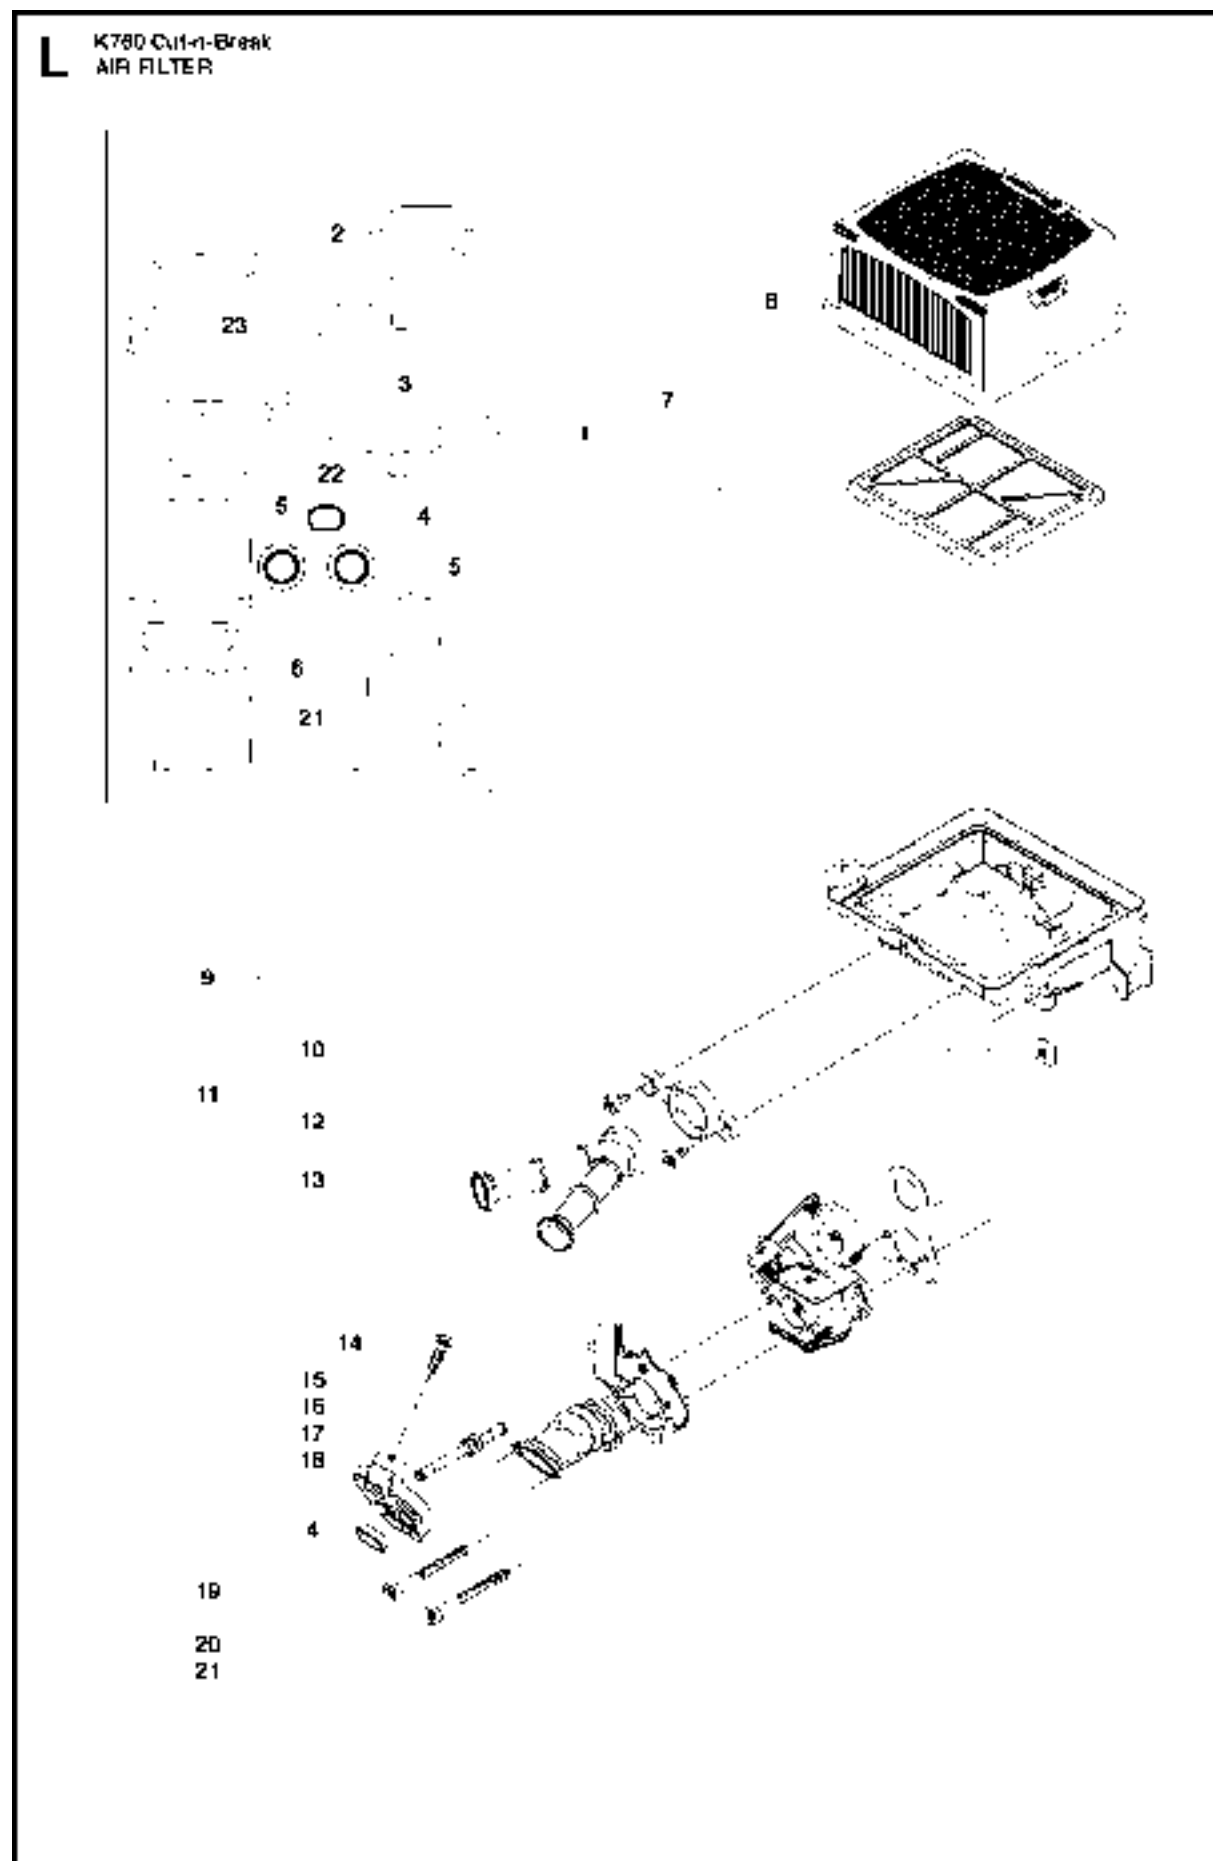

AIR FILTER

K760 CUT-N-BREAK, 2013-06

Ref	Part No	Description	Remark	QTY KIT
1	581 35 74-01	GASKET KIT	incl. 2 - 6, 21 - 23	1
2	506 37 69-02	GASKET		1
3	506 37 70-03	GASKET		1
4	544 21 93-02	INSERT		1
5	503 26 02-04	SEALING RING	Blue	1
6	581 28 53-01	GASKET		1
7	574 36 23-01	AIR FILTER ASSY	Incl. 8	1
8	525 47 06-01	AIR FILTER ASSY		1
9	575 35 40-01	CARBURETTOR BRACKET	Incl. 10	1
10	581 77 48-01	NUT		4
11	503 21 53-10	SCREW ITXSCM		2
12	506 37 06-01	FLANGE INLET PIPE		1
13	525 73 32-01	INLET PIPE		1
14	503 21 53-20	SCREW ITXSCM		1
15	576 89 01-01	HEAT SHIELD		1
16	525 73 31-01	INLET PIPE		1
17	578 76 07-01	IMPULSE HOSE		1
18	574 23 18-01	PLATE		1
19	503 21 53-56	SCREW ITXSCM		2
20	578 24 34-01	CARBURETTOR	Zama C3-EL53	1
21	506 37 68-04	GASKET		1
22	506 37 67-01	CYLINDER		1
23	506 37 70-02	GASKET		1