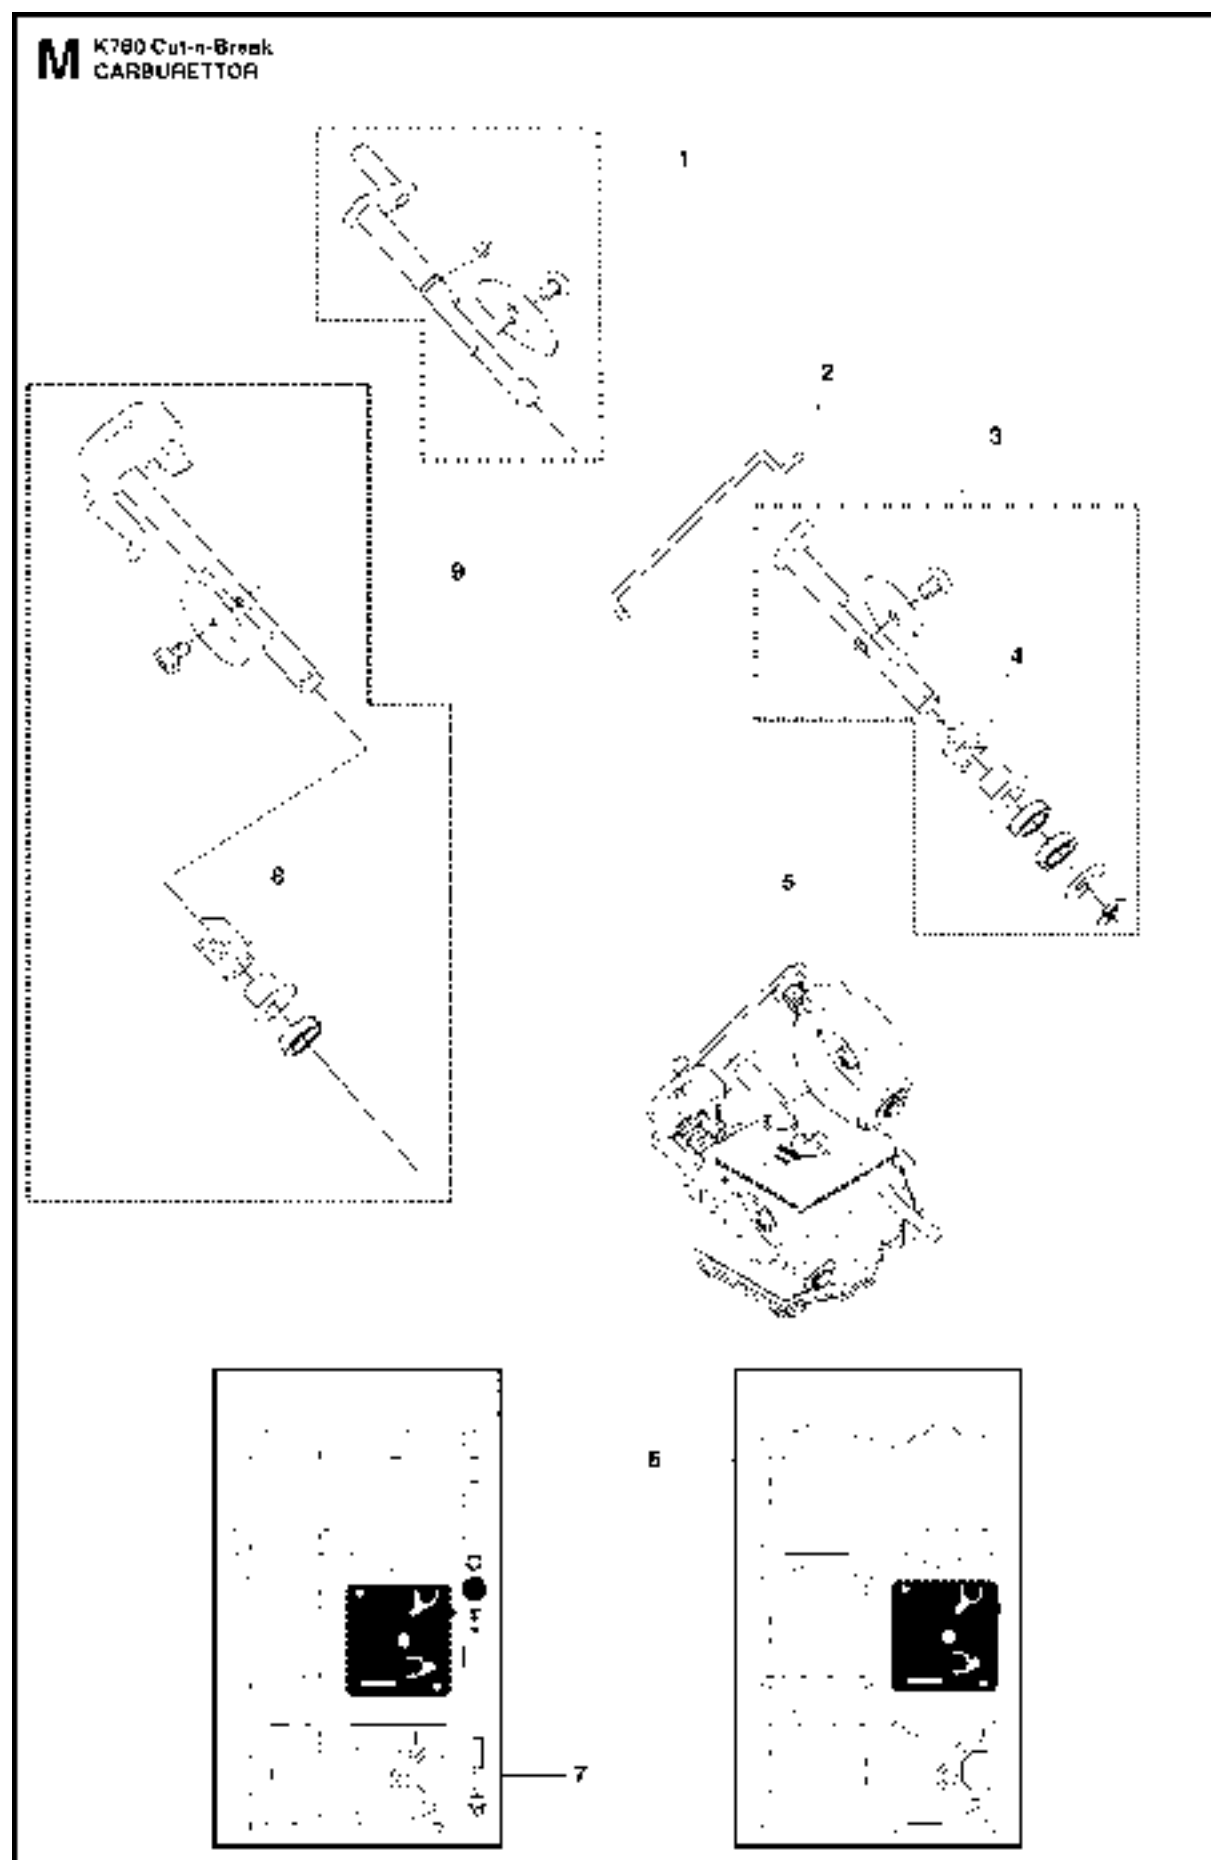

CARBURETOR

K760 CUT-N-BREAK, 2013-06

Ref	Part No	Description	Remark	QTY KIT
5	578 24 34-01	CARBURETTOR	Zama C3-EL53	1
1	593 31 00-01	CHOKE SHAFT		1
2	506 39 65-01	ROD		1
3	593 33 29-01	VALVE KIT		1
4	506 39 75-01	SPRING		1
6	506 40 99-02	GASKET KIT		1
7	506 41 00-04	GASKET KIT		1
8	544 83 65-01	SPRING		1
9	593 30 99-01	THROTTLE SHAFT		1